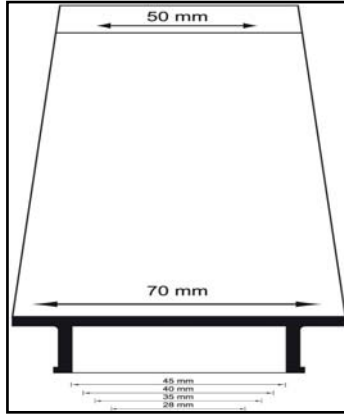

to convert to inches - multiply mm x.04

Cone Shaped Clamp-On Filters			
Part number	Rubber Diameter	Width Filter Diameter	Length Filter
All measurements in MM			
158967	45	70-50	100
158968	40	70-50	100
158969	28	70-50	100
158970	35	70-50	100