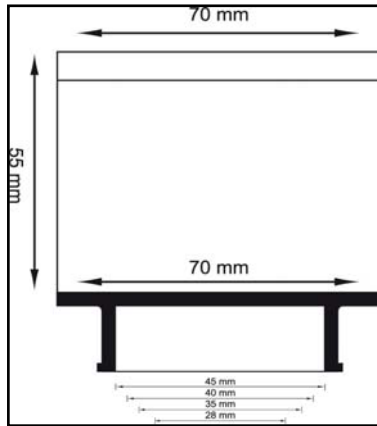

Square Shaped Clamp-On Filters			
Part number	Rubber Diameter	Width Filter Diameter	Length Filter
All measurements in MM			
158971	45	70	55
158972	40	70-50	55
158973	28	70-50	55
158974	35	70-50	55